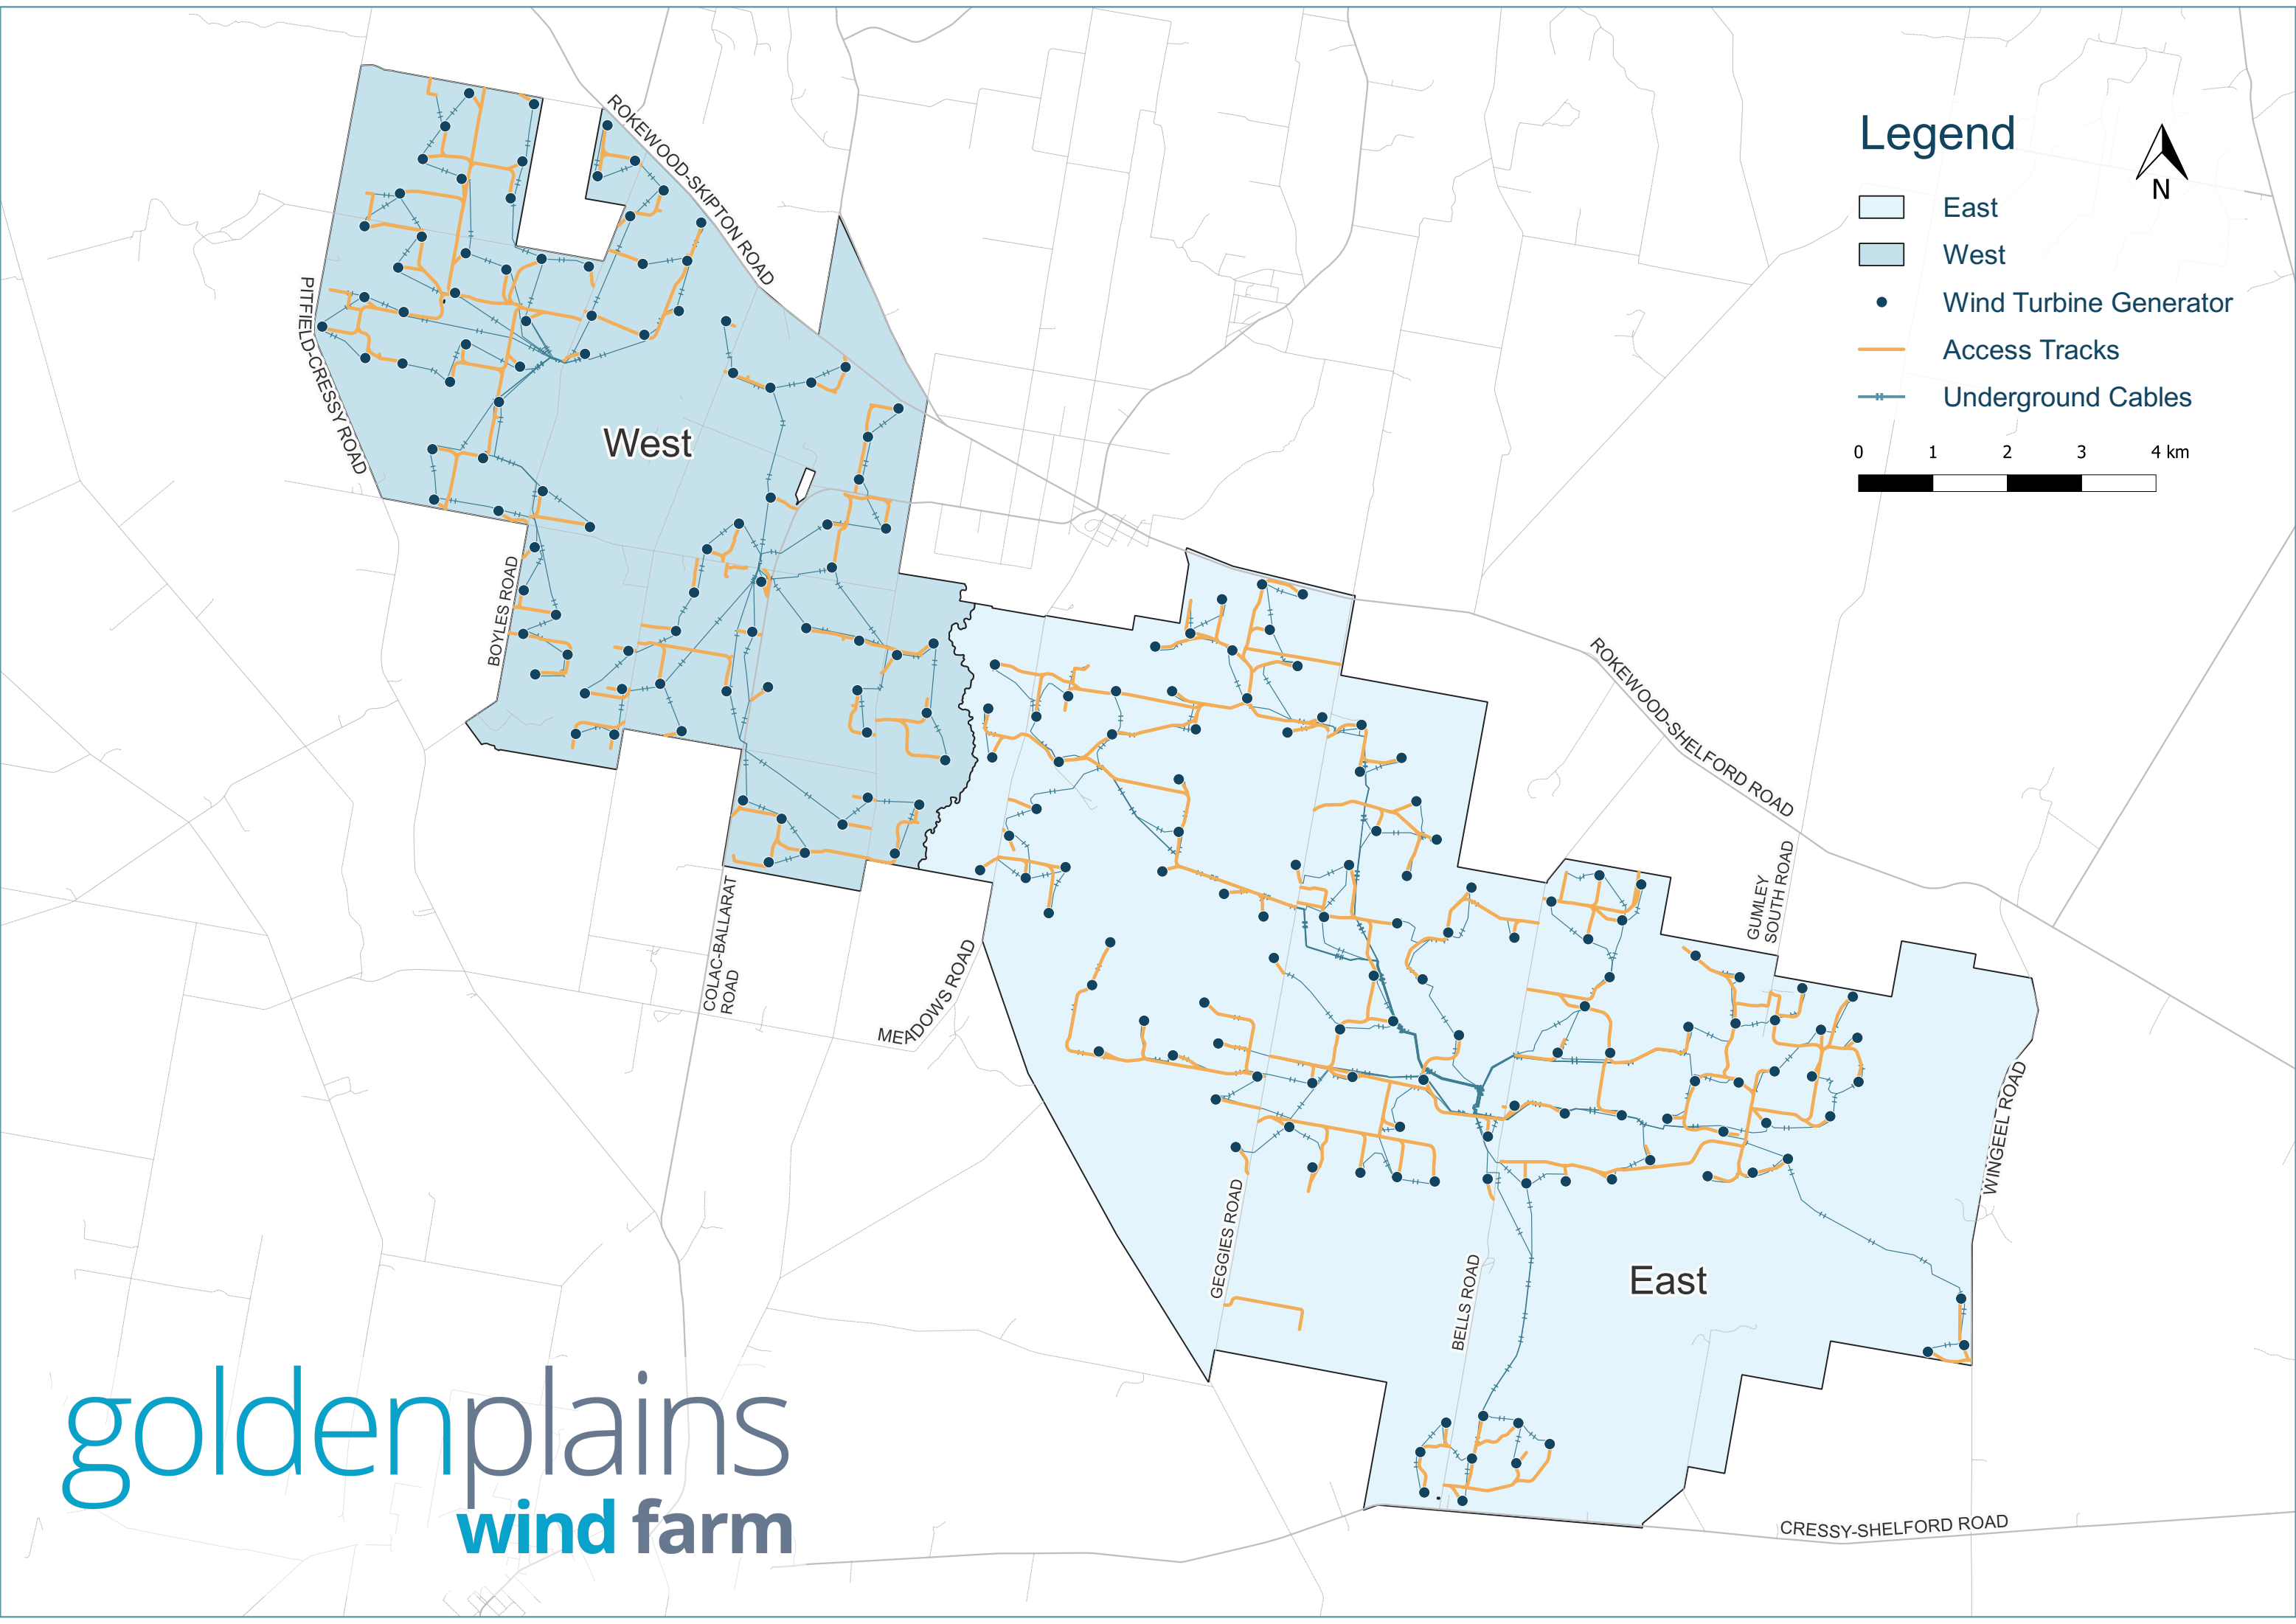

goldenplains wind farm

Legend

- East
- West
- Wind Turbine Generator
- Access Tracks
- Underground Cables